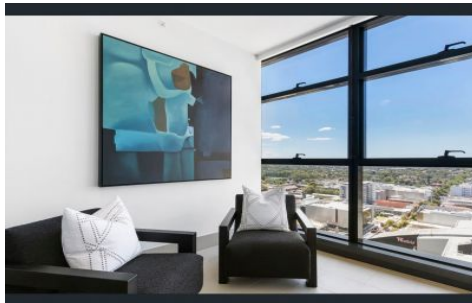

ACCESSHOME

69 Albert Avenue Chatswood NSW

2 2 1

*Inspection by appointment Monday to Saturday

Don't miss out this rare opportunity to snag a spacious Two-bedroom apartment in Metro Tower. Positioned on the High floor with great view. Indoor pool and spa, gyms and BBQ facilities amidst manicured gardens, it offers a sought-after lifestyle within footsteps of rail, shops, cafes and schools.

- CaesarStone kitchen, gas Smeg & Miele appliances.
- Spacious living, large entertaining terrace.
- Generous bedrooms, built-ins.
- Stylish fully tiled bathrooms with marble vanities.
- Internal laundry, air con.
- Video intercom security, secure parking.
- Gym & swimming pool in this building.