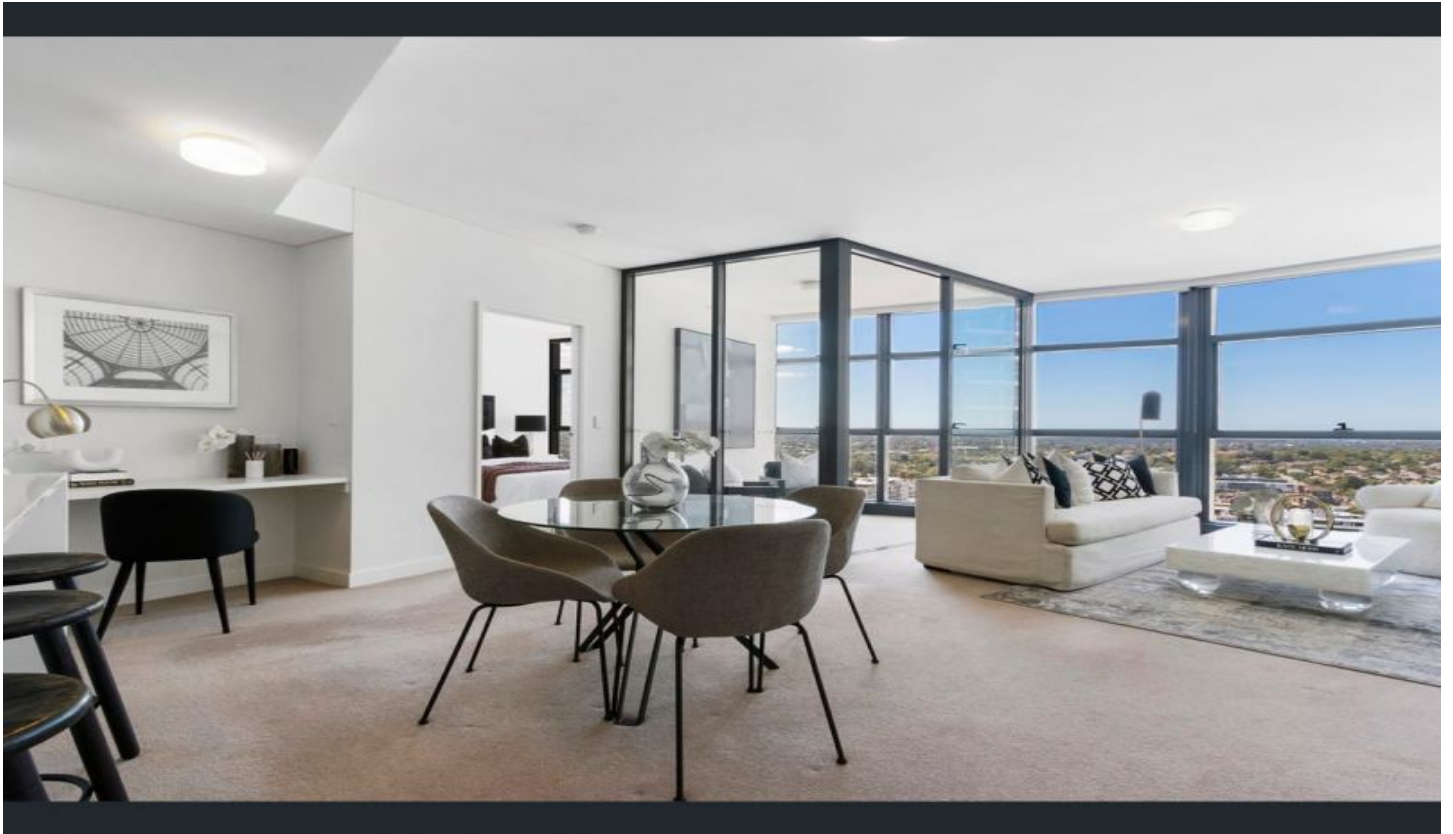

ACCESSHOME

69 Albert Avenue Chatswood NSW

2 2 1

*Inspection by appointment Monday to Saturday

Don't miss out this rare opportunity to snag a spacious Two-bedroom apartment in Metro Tower. Positioned on the High floor with great view. Indoor pool and spa, gyms and BBQ facilities amidst manicured gardens, it offers a sought-after lifestyle within footsteps of rail, shops, cafes and schools.

- CaesarStone kitchen, gas Smeg & Miele appliances.
- Spacious living, large entertaining terrace.
- Generous bedrooms, built-ins.
- Stylish fully tiled bathrooms with marble vanities.
- Internal laundry, air con.
- Video intercom security, secure parking.
- Gym & swimming pool in this building.