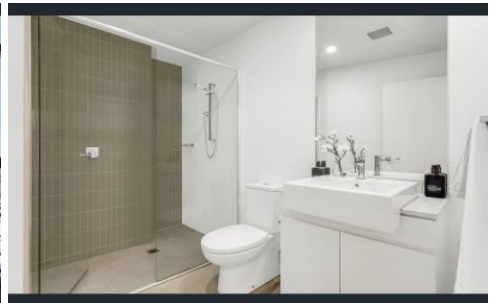

ACCESSHOME

69 Albert Avenue Chatswood NSW

2 2 1

*Inspection by appointment Monday to Saturday

Don't miss out this rare opportunity to snag a spacious Two-bedroom apartment in Metro Tower. Positioned on the High floor with great view. Indoor pool and spa, gyms and BBQ facilities amidst manicured gardens, it offers a sought-after lifestyle within footsteps of rail, shops, cafes and schools.

- CaesarStone kitchen, gas Smeg & Miele appliances.
- Spacious living, large entertaining terrace.
- Generous bedrooms, built-ins.
- Stylish fully tiled bathrooms with marble vanities.
- Internal laundry, air con.
- Video intercom security, secure parking.
- Gym & swimming pool in this building.