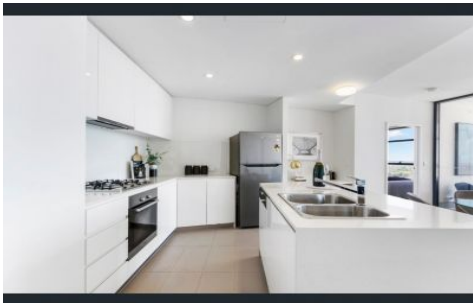

ACCESSHOME

69 Albert Avenue Chatswood NSW

2 2 1

*Inspection by appointment Monday to Saturday

Don't miss out this rare opportunity to snag a spacious Two-bedroom apartment in Metro Tower. Positioned on the High floor with great view. Indoor pool and spa, gyms and BBQ facilities amidst manicured gardens, it offers a sought-after lifestyle within footsteps of rail, shops, cafes and schools.

- CaesarStone kitchen, gas Smeg & Miele appliances.
- Spacious living, large entertaining terrace.
- Generous bedrooms, built-ins.
- Stylish fully tiled bathrooms with marble vanities.
- Internal laundry, air con.
- Video intercom security, secure parking.
- Gym & swimming pool in this building.