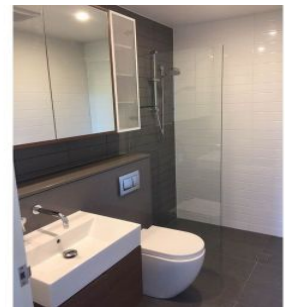

ACCESSHOME

524/68 River Road Ermington NSW

2  2  1 

Located in the new urban hub of Royal Shores, Sirius offers lifestyle apartment living within the masterplanned community in Ermington. Perched on the waters edge, Sirius offers easy access to the river, cycleway and parks.

View : <https://www.accesshome.com.au/lease/nsw/parra-matta/ermington/residential/apartment/5882631>

APARTMENT FEATURES

- Reverse cycle air conditioning
- Stainless steel kitchen appliances
- Stone bench tops, mirror splash backs
- LED under cupboard lighting
- Wool blend carpets, efficient LED down lights
- Data/TV points in living and main bedroom
- Recessed mirrored cabinets in bathroom
- Security building, video intercom