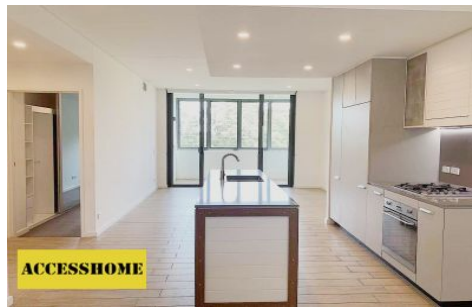

ACCESSHOME

524/68 River Road Ermington NSW

2  2  1 

Located in the new urban hub of Royal Shores, Sirius offers lifestyle apartment living within the masterplanned community in Ermington. Perched on the waters edge, Sirius offers easy access to the river, cycleway and parks.

View : <https://www.accesshome.com.au/lease/nsw/parra-matta/ermington/residential/apartment/5882631>

APARTMENT FEATURES

- Reverse cycle air conditioning
- Stainless steel kitchen appliances
- Stone bench tops, mirror splash backs
- LED under cupboard lighting
- Wool blend carpets, efficient LED down lights
- Data/TV points in living and main bedroom
- Recessed mirrored cabinets in bathroom
- Security building, video intercom