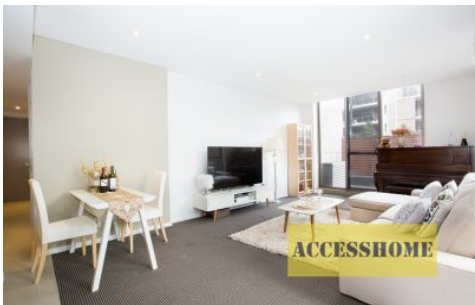

# ACCESSHOME

**G19/18 Epping Park Drive Epping NSW**

1 1 1

Come live in the suburb that is sure to amaze you! Wake up to the morning sun with plenty of light in the day and humungous living area, this combined living/dining room gives you plenty of space to stretch your feet and your toes, with built-in wardrobes in all bedrooms and plenty of storage throughout the whole apartment. This luxurious design is only within this block.

**View :** <https://www.accesshome.com.au/lease/nsw/north-ern-suburbs/epping/residential/apartment/6231787>

This property features:

- Approx 45 Sqm Large Courtyard Groundfloor
- Approx 64 Sqm internal area
- Epping West Public School catchment
- Stainless steel appliances
- Modern bathroom
- Carpeted throughout
- Built-in wardrobes in all rooms
- Gym & swimming pool