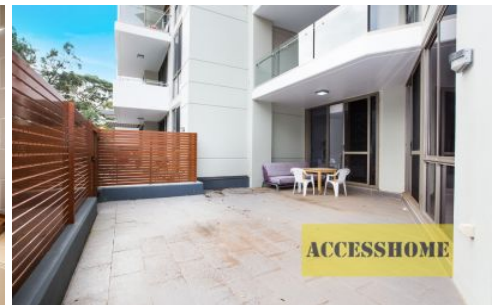

# ACCESSHOME

**G19/18 Epping Park Drive Epping NSW**

1 1 1

Come live in the suburb that is sure to amaze you! Wake up to the morning sun with plenty of light in the day and humungous living area, this combined living/dining room gives you plenty of space to stretch your feet and your toes, with built-in wardrobes in all bedrooms and plenty of storage throughout the whole apartment. This luxurious design is only within this block.

**View :** <https://www.accesshome.com.au/lease/nsw/north-ern-suburbs/epping/residential/apartment/6231787>

This property features:

- Approx 45 Sqm Large Courtyard Groundfloor
- Approx 64 Sqm internal area
- Epping West Public School catchment
- Stainless steel appliances
- Modern bathroom
- Carpeted throughout
- Built-in wardrobes in all rooms
- Gym & swimming pool